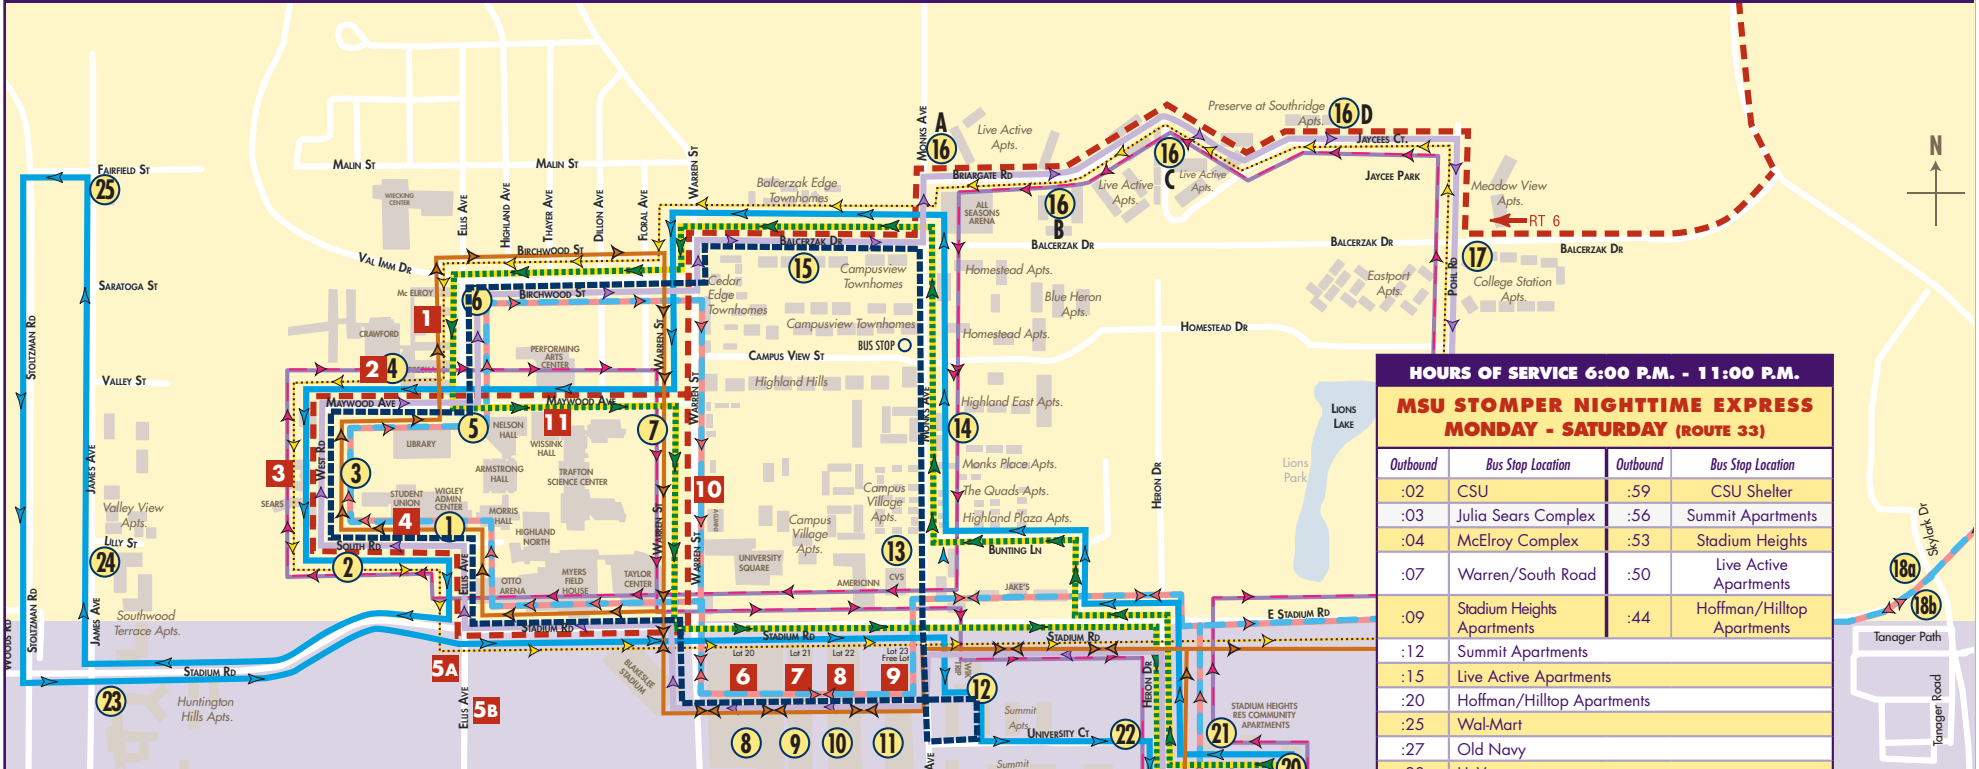

MavCard - "Your Ticket to Ride"

ALL BUSES ARE FREE WHEN YOU PRESENT YOUR MAVCARD • HAVE MAVCARD READY WITH PHOTO VISIBLE AND FORWARD

HOURS OF SERVICE 6:00 P.M. - 11:00 P.M.

MSU STOMPER NIGHTTIME EXPRESS MONDAY - SATURDAY (ROUTE 33)

Outbound	Bus Stop Location	Outbound	Bus Stop Location
:02	CSU	:59	CSU Shelter
:03	Julia Sears Complex	:56	Summit Apartments
:04	McElroy Complex	:53	Stadium Heights
:07	Warren/South Road	:50	Live Active Apartments
:09	Stadium Heights Apartments	:44	Hoffman/Hilltop Apartments
:12	Summit Apartments		
:15	Live Active Apartments		
:20	Hoffman/Hilltop Apartments		
:25	Wal-Mart		
:27	Old Navy		
:28	HyVee		
:33	River Hills Mall		

*No Stomper Express Service:
• Monday, September 2, 2019 • Thursday, November 28, 2019
• Friday, December 13, 2019 • Sunday, January 12, 2020
• Monday, January 20, 2020 • Friday, May 6 • Sunday August 23, 2020

Hours of Service

Campus Express:
Monday through Thursday: 6:00 P.M. - 10:00 P.M.
Friday: 7:00 A.M. - 6:00 P.M.

Route 1A North:
Monday through Thursday: 7:00 A.M. - 6:00 P.M.

Route 1A South:
Monday through Thursday: 7:00 A.M. - 6:00 P.M.

Route 1B North:
Monday through Friday: 7:00 A.M. - 6:00 P.M.

Route 1B South:
Monday through Thursday: 7:00 A.M. - 6:00 P.M.

Route 9 Morning Express:
Monday through Friday: 7:00 A.M. - 10:00 A.M.

Route 12 Nighttime:
Monday through Thursday: 6:00 P.M. - 10:00 P.M.

Map Key

- Route 1A North
- Route 1B North
- Route 1A South
- Route 1B South
- Campus Express
- Route 8 Parking Lot Shuttle
- Route 9 Morning Express
- Route 12 Nighttime Run
- Campus Area Bus Stops
- Maverick and Red Eye Shuttle Stops/Pick-up Points
- Route 6 City-Wide Connector

CAMPUS AREA BUS STOPS AND SHELTERS

1 Wigley Administration Center	16 A-Live Active Apartments
2 Student Union/Bookstore Shelter	16 B-Live Active Apartments
3 Sears Shelter	16 C-Live Active Apartments
4 Preska Shelter	16 D-Live Active Apartments
5 Nelson Shelter	17 College Station
6 McElroy Shelter	18a Tanager Road
7 Maywood Ave. & Warren St. Shelter	18b Tanager Road
8 Lot 20 Heated Shelter	19 The Quarters
9 Lot 21 Heated Shelter	20 Stadium Heights Res. Apt. Shelter
10 Lot 22 Heated Shelter	21 Stadium Heights Shelter
11 Lot 23 Heated Shelter (Free Lot)	22 Heron Dr. Shelter
12 Summit Apartments	23 Stadium Rd. & James Ave. Shelter
13 Monks & Bunting Shelter	24 Southwood Terrace Apartments
14 Monks Avenue Stop	25 James Ave. & Fairfield St.
15 Balcerzak Drive	

Lost & Found: 507-625-7433
Changes and Cancellations: announced on local radio
www.mnsu.edu/parking