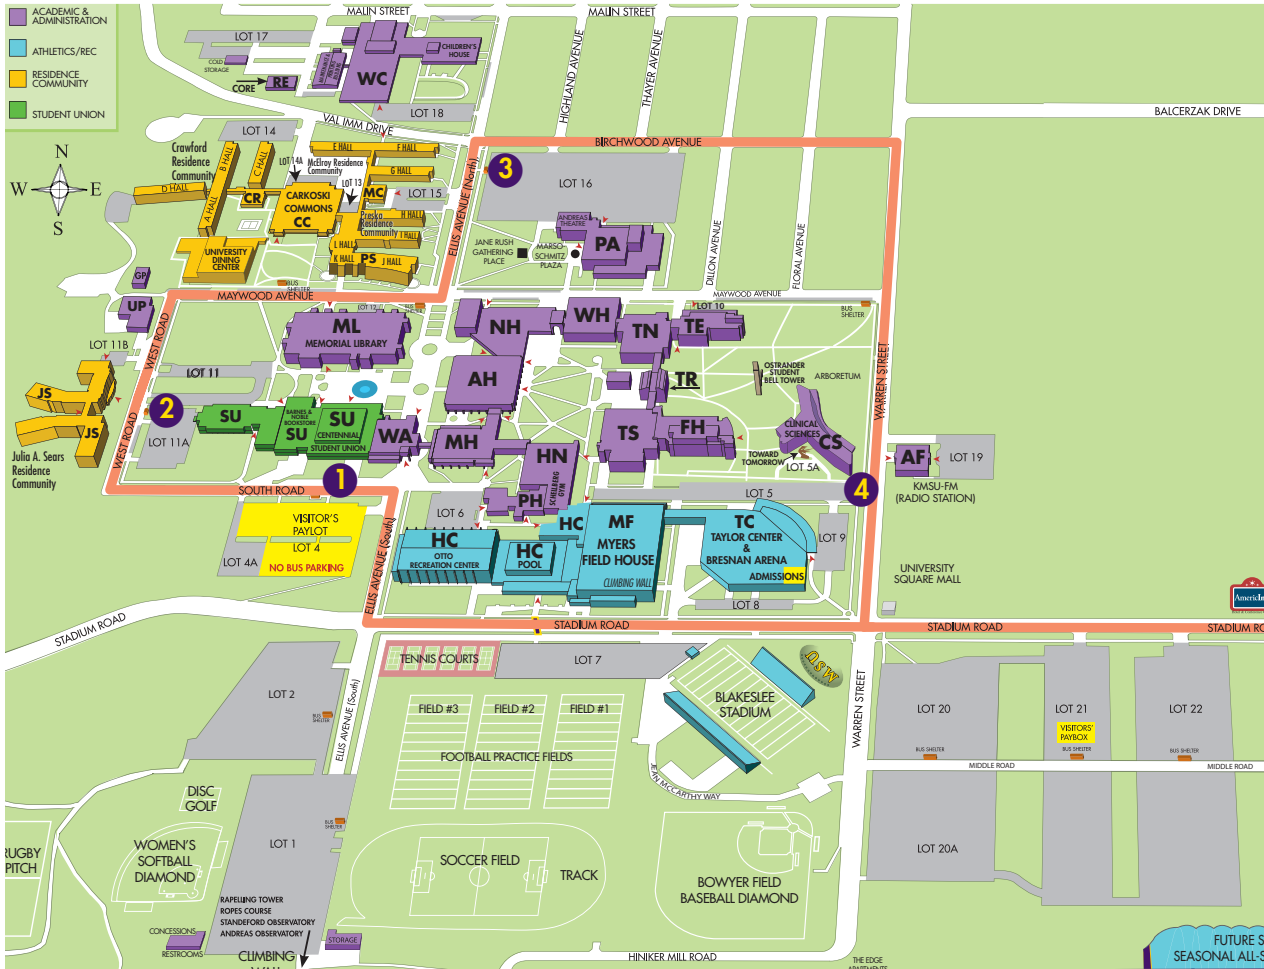

1	2	3	4	5	6	7	8	9	10	11	12	7	5	6	1
Departs CSU/ Wigley	Sears Bus Shelter	McElroy Bus Shelter	Warren/ South Road	Stadium Heights	Summit Apartments	Live Active Apartments	Hoffman/ Hilltop Apartments	Walmart	Old Navy	HyVee	River Hills Mall	Live Active Apartments	Stadium Heights	Summit Apartments	CSU/ Wigley
6:02	6:03	6:04	6:07	6:09	6:12	6:15	6:20	6:25	6:27	6:28	6:33	6:49	6:53	6:56	6:59
7:02	7:03	7:04	7:07	7:09	7:12	7:15	7:20	7:25	7:27	7:28	7:33	7:49	7:53	7:56	7:59
8:02	8:03	8:04	8:07	8:09	8:12	8:15	8:20	8:25	8:27	8:28	8:33	8:49	8:53	8:56	8:59
9:02	9:03	9:04	9:07	9:09	9:12	9:15	9:20	9:25	9:27	9:28	9:33	9:49	9:53	9:56	9:59
10:02	10:03	10:04	10:07	10:09	10:12	10:15	10:20	10:25	10:27	10:28	10:33	10:49	10:53	10:56	10:59
1	2	3	4	5	6	7	8	9	10	11	12	7	5	6	1

ROUTE #33

MONDAY THRU SATURDAY EVENINGS
FALL & SPRING SEMESTER ONLY
AUGUST 26, 2019 – MAY 9, 2020

NO STOMPER EXPRESS SERVICE:

SEPTEMBER 2, 2019, NOVEMBER 28, 2019,
DECEMBER 16, 2019 THRU JANUARY 11, 2020
JANUARY 20, 2020

NO SUMMER SERVICE MAY 10 THRU AUGUST 22, 2020

Leading the way...

MANKATO TRANSIT SYSTEM

MINNESOTA STATE
UNIVERSITY
MANKATO

A member of the Minnesota State system and an Affirmative Action/Equal Opportunity University.

STOMPER EXPRESS BUS STOPS					
Bus Stop	Outbound	Bus Stop Location	Bus Stop	Inbound	Bus Stop Location
1	:02	CSU	7	:49	Live Active Apartments
2	:03	Sears Bus Shelter	5	:53	Stadium Heights Apartments
3	:04	McElroy Bus Shelter	6	:56	Summit Apartments
4	:07	Warren/South Road	1	:59	CSU
5	:09	Stadium Heights Apartments			
6	:12	Summit Apartments			
7	:15	Live Active Apartments			
8	:20	Hoffman/Hilltop Apartments			
9	:25	Walmart			
10	:27	Old Navy			
11	:28	HyVee			
12	:33	River Hills Mall			